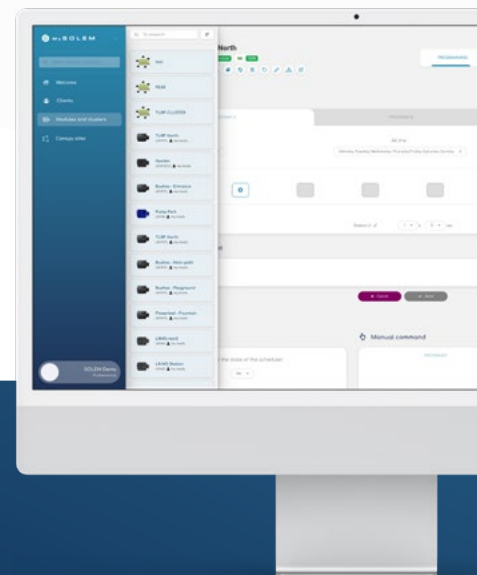

## Asynchronous mode

Thanks to the asynchronous mode, program on your computer via MySOLEM.com and transfer your settings to your controller at short range with Bluetooth via the MySOLEM app.

## Save water

Optimize your watering with the choice of two types of programming: by station or by program.

## MAKE IT SIMPLE

Program your irrigation easily with MySOLEM app.  
*Free & optimized for most devices.*

Irrigation professionals can access up-to-date features on our free internet management platform at **MySOLEM.com**.